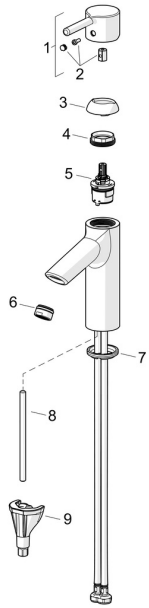

Spare parts

SP2610AFS

	Name	Code
01	Lever Chrome	1002095V
02	Symbol plug Chrome	1012105V
03	Covering cap Chrome	1012421V
04	Tightening nut, M34x1.5, SW30	1012133V
05	Cartridge, 3.0 Eco-limiter	1014430V
06	Aerator, M24x1, 6 l/min Chrome	601974V
07	Bottom seal	1002371V
08	Fixing screw, M8x1, L=130	1000780V
09	Fixing set	602610V