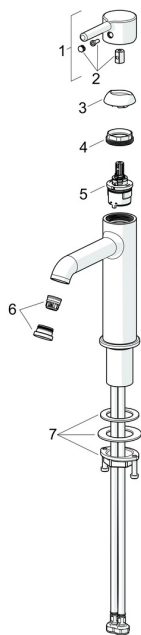

EAN: 6414150103537
static.oras.com/2605FHS

Spare parts

SP2605FHS

	Name	Code
01	Lever Chrome	1002097V
02	Symbol plug Chrome	1012105V
03	Covering cap Chrome	1012132V
04	Tightening nut, M34x1.5, SW30	1012133V
05	Cartridge, 3.0 Eco-limiter	1014430V
06	Aerator and key, PCA 5.7 l/min Chrome	1012273V
07	Fixing set	602629V