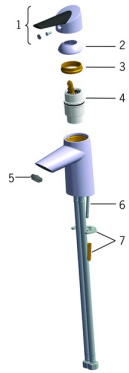

## Spare parts

### SP2710F

	Name	Code
01	Lever	601319V
02	Covering cap Chrome	159053V
03	Tightening nut, M42x1.5, SW 38	158726
04	Cartridge	158890
05	Aerator, M24x1 STD HC A	601500V
06	Fixing screw (10 pcs), M6x55	158727/10
07	Fixing plates with nuts	158697