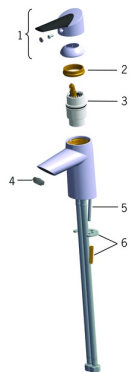

Spare parts

SP2710FG

	Name	Code
01	Lever	601864V
02	Tightening nut, M42x1.5, SW 38	158726
03	Cartridge	158890
04	Aerator, M24x1 STD HC A	601500V
05	Fixing screw (10 pcs), M6x55	158727/10
06	Fixing plates with nuts	158697