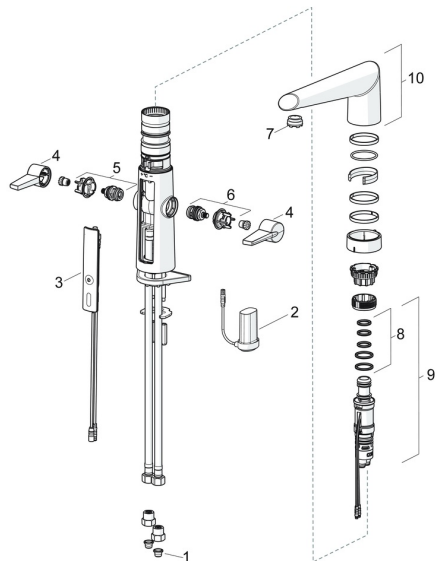

Spare parts

SP2720F

	Name	Code
01	Litter filters	199257/2
02	Battery casing	600617V
03	User interface, 2720F	601227V
04	Lever	601094/2
05	Headpart for hot water	601092V
06	Headpart for cold water	601091V
07	Aerator and key, M24x1 STD CC S	601287V
08	Sealing kit	601072V
09	Temperature regulator, 2720F, 2725F	601106V
10	Spout Chrome	601103V