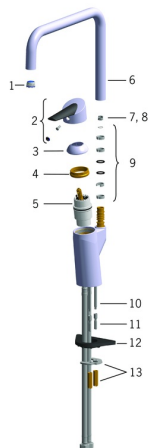

Spare parts

SP2733F

	Name	Code
01	Aerator and key, M18.5x1 Chrome	859338V
02	Lever	601319V
03	Covering cap Chrome	159053V
04	Tightening nut, M42x1.5, SW 38	158726
05	Cartridge	158890
06	Spout	601304V
07	Spout overturning stopper, 120°	159670/10
08	Spout overturning stopper, 60°/0°	159667/10
08	Spout overturning stopper, 60°/0°	159667V
09	Sealing kit for spout	198287V
10	Fixing screw, M6x65 Discontinued	158747/10
11	Extension screw kit, M6 Chrome	158893
12	Supporting plate, 100x60mm	158825
13	Fixing plates with nuts	158697