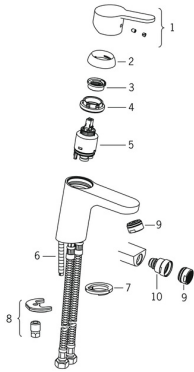

Spare parts

SP2900F

	Name	Code
01	Lever Chrome Discontinued	601966V
02	Covering cap Chrome	601967V
03	Temperature adjustment limiter Discontinued	601973V
04	Tightening nut, M40x1, SW30	1003409V
05	Cartridge, 3.5 Classic	601969V
06	Fixing screw, M8x1, L=140	601970V
07	Bottom seal	1002371V
08	Fixing set Discontinued	601972V
09	Aerator, M24x1, 6 l/min Chrome	601974V
10	Ball joint for bidet faucet Discontinued	601976V