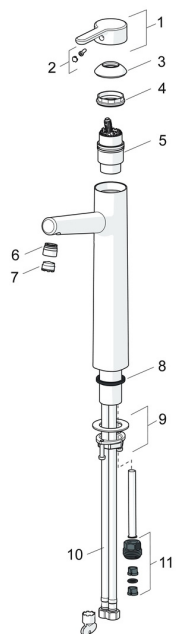

EAN: 6414150082368

static.oras.com/3003F

Spare parts

SP3001F

	Name	Code
01	Lever Chrome Discontinued	1003074V
02	Symbol plug	1002323V
03	Covering cap Chrome	1001740V
04	Tightening nut, M42x1.5, SW 38	158726
05	Cartridge	158890
06	Fitting ring for aerator Chrome	1001722V
07	Aerator, M18.5x1, TJ	602671V
08	Bottom seal Discontinued	602684V
09	Fixing set	602629V
10	Flexible pipe, L=620, G3/8-M10x1	602206/2
11	Nipple	159684