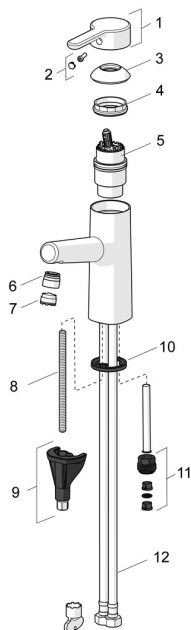

## Spare parts

### SP3000F

	Name	Code
01	Lever Chrome <span style="background-color: #cccccc; padding: 2px;">Discontinued</span>	1003074V
02	Symbol plug	1002323V
03	Covering cap Chrome	1001740V
04	Tightening nut, M42x1.5, SW 38	158726
05	Cartridge	158890
06	Fitting ring for aerator Chrome	1001722V
07	Aerator, M18.5x1, TJ	602671V
08	Fixing screw, M8x1, L=130	1000780V
09	Fixing set	602610V
10	Bottom seal	1002371V
11	Nipple	159684
12	Flexible pipe, L=475, G3/8-M10x1 LH	1001515V