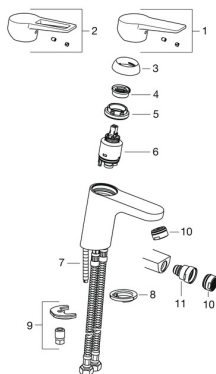

Spare parts

SP3810F

| | Name | Code |
|----|--|----------|
| 01 | Lever Chrome Discontinued | 602616V |
| 02 | Lever Chrome Discontinued | 602617V |
| 03 | Covering cap Chrome | 601967V |
| 04 | Temperature adjustment limiter Discontinued | 601973V |
| 05 | Tightening nut, M40x1, SW30 | 1003409V |
| 06 | Cartridge, 3.5 Classic | 601969V |
| 07 | Fixing screw, M8x1, L=140 | 601970V |
| 08 | Bottom seal | 1002371V |
| 09 | Fixing set Discontinued | 601972V |
| 10 | Aerator, M24x1, 6 l/min Chrome | 601974V |
| 11 | Ball joint for bidet faucet Discontinued | 601976V |