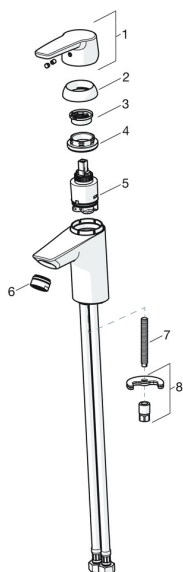

Spare parts

SP3914F-GB

	Name	Code
01	Lever Chrome	1000801V
02	Covering cap Chrome	601967V
03	Temperature adjustment limiter Discontinued	601973V
04	Tightening nut, M40x1, SW30	1003409V
05	Cartridge, 3.5 Classic	601969V
06	Aerator, M24x1, -105	601166V
06	Aerator, M24x1, -102	601255V
06	Aerator, M24x1, -104	601434V
07	Fixing screw, M8x1, L=140	601970V
08	Fixing set	601985V