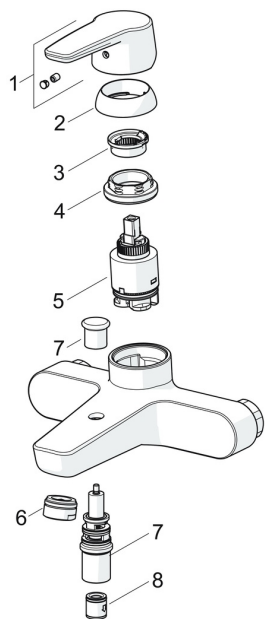

EAN: 6414150078156
static.oras.com/3940Y

Spare parts

SP3940

	Name	Code
01	Lever Chrome	1000801V
02	Covering cap Chrome	601967V
03	Temperature adjustment limiter Discontinued	601973V
04	Tightening nut, M40x1, SW30	1003409V
05	Cartridge, 3.5 Classic	601969V
06	Aerator, M24x1 D Chrome Discontinued	602104V
07	Diverter Chrome	602103V
08	Non-return valve	601989V