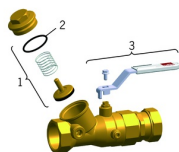

Spare parts

SP4130

	Name	Code
01	Plate full, DN40	418386V
01	Plate full, DN32	418385V
01	Plate full, DN25	418384V
01	Plate full, DN20	418383V
01	Plate full, DN15, d 18	418382V
01	Plate full, DN50	418387V
02	O-ring, 53.64x2.62, DN50 Discontinued	418347/10
02	O-ring, 44.12x2.62, DN40 Discontinued	418346/10
02	O-ring, 36.17x2.62, DN32 Discontinued	418345/10
02	O-ring, 29.87x1.78, DN25 Discontinued	418344/10
02	O-ring, 19.1x1.6, DN15 Discontinued	418342/10
02	O-ring, 23.52x1.78, DN20	418343/10
03	Handle, DN8-15	418596V
03	Handle	418597V
03	Handle, DN32-40 / DN40-50	418598V