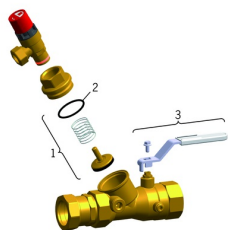

Spare parts

SP4140

	Name	Code
01	Plate full, DN40	418386V
01	Plate full, DN32	418385V
01	Plate full, DN25	418384V
01	Plate full, DN20	418383V
01	Plate full, DN15, d 18	418382V
01	Plate full, DN50	418387V
02	O-ring, 53.64x2.62, DN50 Discontinued	418347/10
02	O-ring, 44.12x2.62, DN40 Discontinued	418346/10
02	O-ring, 36.17x2.62, DN32 Discontinued	418345/10
02	O-ring, 29.87x1.78, DN25 Discontinued	418344/10
02	O-ring, 19.1x1.6, DN15 Discontinued	418342/10
02	O-ring, 23.52x1.78, DN20	418343/10
03	Handle, DN8-15	418596V
03	Handle	418597V
03	Handle, DN32-40 / DN40-50	418598V