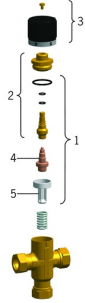

EAN: 6414150023569
static.oras.com/421022

Spare parts

SP421015

	Name	Code
01	Maintenance set	418995
02	Cover full	418992
03	Handwheel	118093V
04	Thermostat	001145
05	Piston, DN20	428171