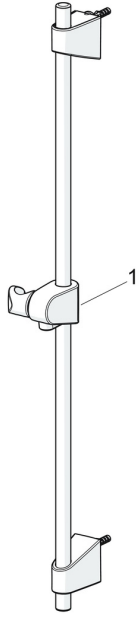

544-33 Oras Apollo - Shower set

EAN: 6414150097584
static.oras.com/544-33

Spare parts

SP544-33

	Name	Code
01	Slide for shower rail Matt black	1002442V-33