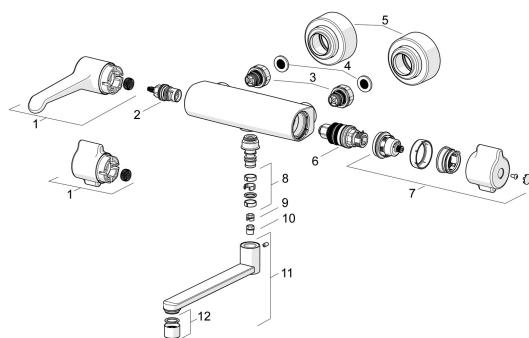

## Spare parts

### SP5663

	Name	Code
01	Flow control handle, L=150 mm Chrome	1004311V
01	Flow control handle Chrome	1006423V
02	Headpart Chrome	109898
03	Combiner	602438/2
04	Filter sealing, G3/4, DN20	178375V
05	Cover flange Chrome	1006473V
06	Thermostatic cartridge	178780V
07	Temperature control handle Chrome	1006058V
08	Sealing kit for spout	602707V
09	Limiter, 120°	602499V
10	Spout overturning stopper, 60°/0°	159667V
11	Spout, L=200 Chrome	290017
12	Aerator, M22x1 STD PL HC A Laminar Chrome	1003610V