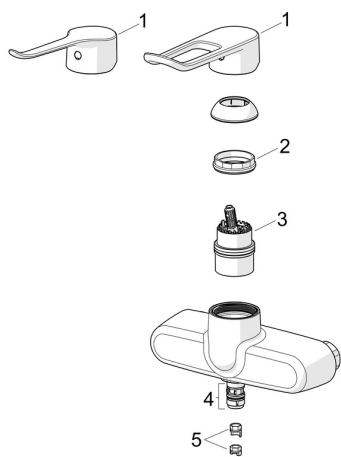

## Spare parts

### SP5680Z

|      | Name                              | Code     |
|------|-----------------------------------|----------|
| 01   | Long lever, L=140 Chrome          | 201183   |
| 01   | Long lever, L=162 Chrome          | 1004914V |
| 02   | Tightening nut, M42x1.5, SW 38    | 158726   |
| 03   | Cartridge                         | 1003691V |
| 04   | Sealing kit for spout             | 602707V  |
| 05   | Spout overturning stopper, 60°/0° | 159667V  |
| 05   | Limiter, 120°                     | 602499V  |
| N.I. | Filter sealing, G3/4, DN20        | 178375V  |