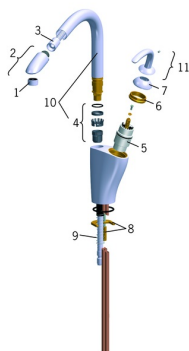

Spare parts

SP5930

	Name	Code
01	Aerator, M24x1 Satin Discontinued	232210V-60
01	Aerator, M24x1 STD HC B Chrome	232210
02	Pull-out spout Chrome	159640V
02	Pull-out spout Satin Discontinued	159640V-60
03	Hose, L=1500, G1/2-M15x1	600533V
04	Bearing kit for spout	159647V
05	Cartridge	158890
06	Tightening nut, M42x1.5, SW 38	158726
07	Covering cap Satin Discontinued	859103V-60
07	Covering cap Chrome	859103V
08	Fixing plate with a nut	159607V
09	Return spring	159648V
10	Spout Satin Discontinued	159693V-60
10	Spout Chrome Discontinued	159693V
11	Lever Chrome Discontinued	159639V