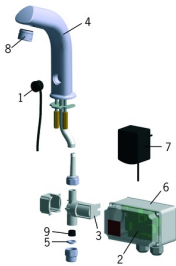

EAN: 6414150027253
static.oras.com/6130

Spare parts

SP6130

	Name	Code
01	Photocell	198081
01	Photocell, 3 m	198081/3
01	Photocell, 6 m	198081/6
01	Photocell, 9 m	198081/9
02	Circuit card, 12 V Discontinued	198087
03	Solenoid valve, 12 V Discontinued	198090
03	Solenoid valve, 12/24/48 V	1014683V
04	Spout Chrome	198093
05	Litter filters, G1/2, DN15	198094/2
06	Control box, 12 V Discontinued	198097
07	Transformer, 230/12 V	198099
08	Aerator, M24x1 STD HC A Chrome	232211
09	Flow limiter, 6 l/min	198084