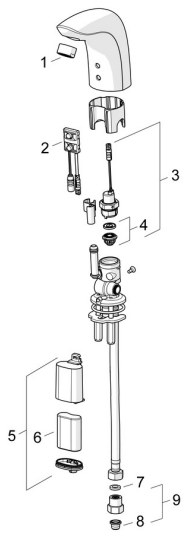

EAN: 6414150095931
static.oras.com/6159FZ

Spare parts

SP6159F

| | Name | Code |
|----|---|-----------|
| 01 | Aerator, M24x1, 6 l/min Chrome | 199266V |
| 02 | Sensor, 6 V Discontinued | 600659V |
| 02 | Sensor, 6/9/12 V, Bluetooth | 1001424V |
| 03 | Solenoid valve, 6 V | 199206V |
| 04 | Membrane support ring Discontinued | 199205V |
| 04 | Membrane for solenoid valve | 1006500V |
| 05 | Battery casing, 2CR5 6 V | 199417V |
| 06 | Lithium battery, 2CR5 6 V | 198330 |
| 07 | Gasket, 8x14.3x2 | 600705/10 |
| 08 | Litter filters | 199257/2 |
| 09 | One-way valve with litter screen Chrome | 198473/2 |