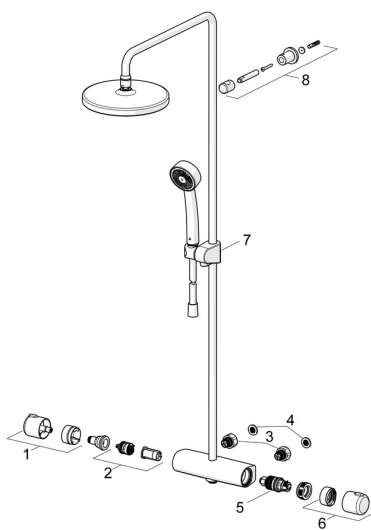

EAN: 6414150098277

static.oras.com/7403

Spare parts

SP7401

	Name	Code
01	Flow control handle Chrome	602452V
02	Diverter and cartridge	601278V
03	Combiner	602438/2
04	Filter sealing, G3/4, DN20	178375V
05	Thermostatic cartridge	178780V
06	Temperature control handle Chrome	602431V
07	Slide for shower rail Chrome	601189V
08	Shower pipe holder Chrome	1001314V