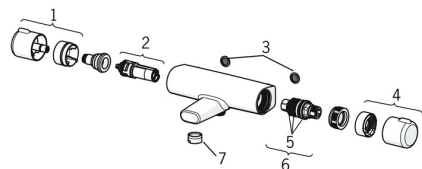

## Spare parts

### SP7462

	Name	Code
01	Flow control handle Chrome	602452V
02	Diverter and cartridge	601278V
03	Litter filters, G1/2, DN15	198094/2
03	Filter sealing, G3/4, DN20	178375V
04	Temperature control handle Chrome	602431V
05	O-ring kit	178796V
06	Thermostatic cartridge	178780V
07	Water star, M24x1 Chrome	158556