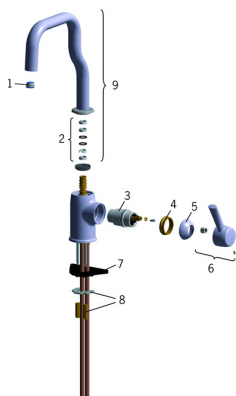

EAN: 6414150051371

static.oras.com/8530

Spare parts

SP8530

	Name	Code
01	Aerator and key, M18.5x1 Chrome	859338V
02	Sealing kit for spout	198287V
03	Cartridge	158890
04	Tightening nut, M42x1.5, SW 38	158726
05	Covering cap Chrome	859103V
06	Lever	859332V
07	Supporting plate, 100x60mm	158825
08	Fixing plates with nuts	158697
09	Spout Discontinued	859331V