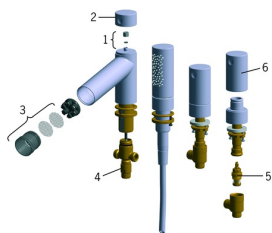

EAN: 6414150059681

static.oras.com/8650

Spare parts

SP8650

	Name	Code
01	Diverter nut Chrome	209711V
02	Diverter knob Chrome Discontinued	600072V
03	Nozzle	600173V
04	Diverter Chrome	209785V
05	Headpart Chrome	109898
06	Flow control handle Chrome Discontinued	600069V