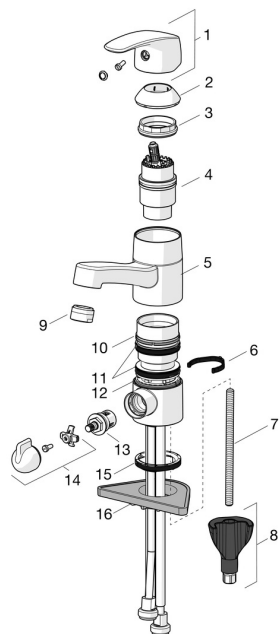

1014 Oras Safira - Washbasin faucet with washing machine valve

EAN: 6414150078774

static.oras.com/1014

Spare parts

SP1014

	Name	Code
01	Lever Chrome	602502V
02	Covering cap Chrome	602589V
03	Tightening nut, M42x1.5, SW 38	158726
04	Cartridge	158890
05	Spout, L=132 Chrome	602520V
06	Spout overturning stopper, 120°	1001406/10
06	Spout overturning stopper, 40°-80°	1002207/10
07	Fixing screw, M8x1, L=130	1000780V
08	Fixing set	602610V
09	Aerator, M24x1 STD HC A Chrome	232211
10	Bearing ring	601097/10
11	X-sealing set	158735
12	Bearing ring	159423/10
13	Headpart, G1/2	602600V
14	Handle for washing machine valve Chrome	1005697V
15	Bottom seal	1002371V
16	Supporting plate, 100x60mm	158825

Spare parts

SP0035

	Name	Code
01	Shutter sealing (10 pcs)	249302/10
02	Strainer with O-rings	249690