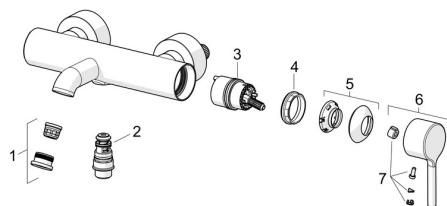

EAN: 6414150099335
static.oras.com/2640HU

Spare parts

SP2640HU

	Name	Code
01	Aerator and key, STD B Laminar Chrome	1014220V
02	Diverter Chrome Discontinued	602680V
03	Cartridge	1003691V
04	Tightening nut, M42x1.5, SW 38	158726
05	Covering cap Chrome	1001740V
06	Lever Chrome	1011901V
07	Symbol plug	1002323V