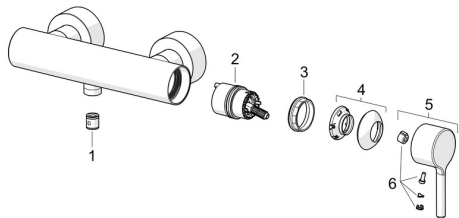

Spare parts

SP2660HU

	Name	Code
01	Non-return valve	601989V
02	Cartridge	1003691V
03	Tightening nut, M42x1.5, SW 38	158726
04	Covering cap Chrome	1001740V
05	Lever Chrome	1011901V
06	Symbol plug	1002323V