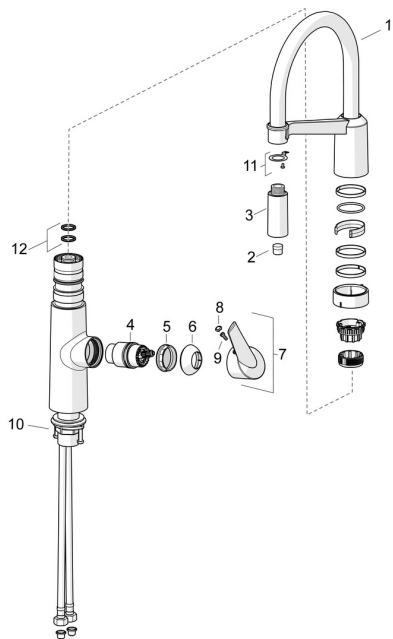

Spare parts

SP2738F

	Name	Code
01	High spout Chrome	1002660V
02	Aerator	1000972V
03	Shower head Chrome	1001321V
04	Cartridge	158890
05	Tightening nut, M42x1.5, SW 38	158726
06	Covering cap Chrome	159053V
07	Lever	601319V
08	Symbol plug	159020/10
09	Screw set, M4x10	159248/10
10	Fixing set	602629V
11	Fixing part Discontinued	1001323V
12	Sealing kit	601072V