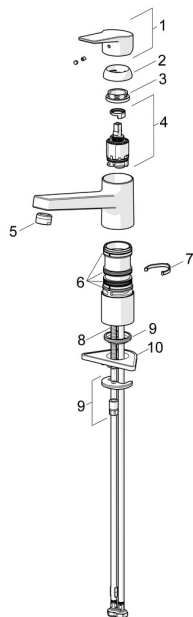

Spare parts

SP3820F

	Name	Code
01	Lever Chrome Discontinued	602616V
02	Lever Chrome Discontinued	602617V
03	Covering cap Chrome	601967V
04	Temperature adjustment limiter Discontinued	601973V
05	Tightening nut, M37x1, AF30 Discontinued	601979V
06	Cartridge, 3.5 Classic	601969V
07	Spout Chrome Discontinued	602618V
08	Aerator, M24x1	602064V
09	Raising socket Chrome Discontinued	601982V
10	Sealing kit Discontinued	601983V
10	Sealing kit	1001264V
11	Fixing screw, M8x1, L=140	601970V
12	Supporting plate, 100x60mm	158825
13	Fixing set	601985V

Spare parts

SP3820F(2020)

	Name	Code
01	Lever Chrome Discontinued	602616V
01	Lever Chrome Discontinued	602617V
02	Covering cap Chrome	601967V
03	Tightening nut, M37x1, SW30	1005680V
04	Cartridge, 3.5 Classic	601969V
05	Aerator, M24x1	602064V
06	Sealing kit	1001264V
07	Spout overturning stopper, 120°	1001406/10
08	Fixing screw, M8x1, L=140	601970V
09	Fixing set	601985V
10	Supporting plate, 100x60mm	158825