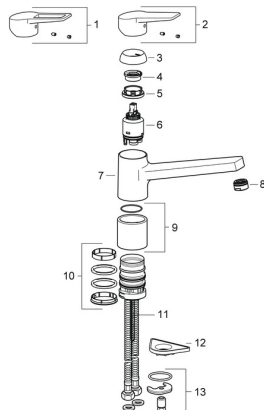

Spare parts

SP3820F

	Name	Code
01	Lever Chrome Discontinued	602616V
02	Lever Chrome Discontinued	602617V
03	Covering cap Chrome	601967V
04	Temperature adjustment limiter Discontinued	601973V
05	Tightening nut, M37x1, AF30 Discontinued	601979V
06	Cartridge, 3.5 Classic	601969V
07	Spout Chrome Discontinued	602618V
08	Aerator, M24x1	602064V
09	Raising socket Chrome Discontinued	601982V
10	Sealing kit Discontinued	601983V
10	Sealing kit	1001264V
11	Fixing screw, M8x1, L=140	601970V
12	Supporting plate, 100x60mm	158825
13	Fixing set	601985V

Spare parts

SP3820F(2020)

	Name	Code
01	Lever Chrome Discontinued	602616V
01	Lever Chrome Discontinued	602617V
02	Covering cap Chrome	601967V
03	Tightening nut, M37x1, SW30	1005680V
04	Cartridge, 3.5 Classic	601969V
05	Aerator, M24x1	602064V
06	Sealing kit	1001264V
07	Spout overturning stopper, 120°	1001406/10
08	Fixing screw, M8x1, L=140	601970V
09	Fixing set	601985V
10	Supporting plate, 100x60mm	158825