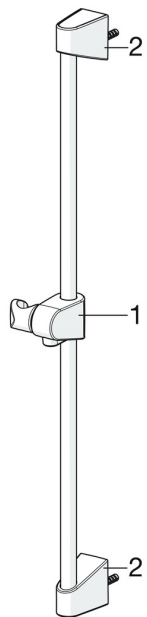

EAN: 6414150080630

static.oras.com/520

Spare parts

SP520

	Name	Code
01	Slide for shower rail Chrome	601189V
01	Slide for shower rail White	601189V-11
02	Wall bracket Chrome	601208V
02	Wall bracket White Discontinued	601208V-11