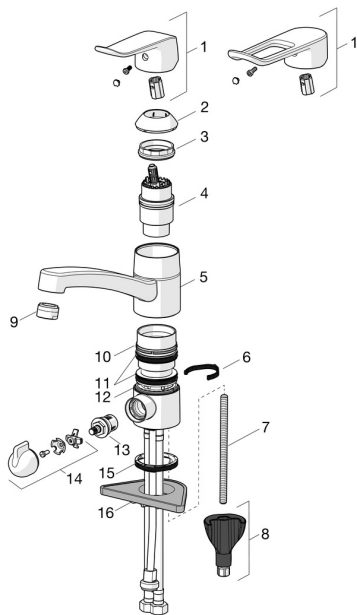

Spare parts

SP5735F

	Name	Code
01	Long lever, L=162 Chrome	1004914V
01	Lever, L=136 Chrome	1005294V
02	Covering cap Chrome	602589V
03	Tightening nut, M42x1.5, SW 38	158726
04	Cartridge	158890
05	Spout, L=132 Chrome	602520V
05	Spout, L=210 Chrome	1005585V
06	Spout overturning stopper, 40°-80°	1002207/10
06	Spout overturning stopper, 120°	1001406/10
07	Fixing screw, M8x1, L=130	1000780V
08	Fixing set	602610V
09	Aerator, M24x1 STD HC B Chrome	232210
09	Aerator, M24x1 STD HC A Chrome	232211
10	Bearing ring	601097/10
11	X-sealing set	158735
12	Bearing ring	159423/10
13	Headpart, G1/2	602600V
14	Handle for washing machine valve Chrome	1005697V
15	Bottom seal	1002371V
16	Supporting plate, 100x60mm	158825