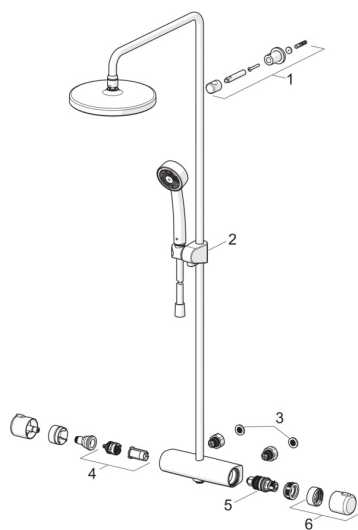

Spare parts

SP7401G-33

	Name	Code
01	Shower pipe holder Matt black	1001314V-33
02	Slide for shower rail Matt black	1002442V-33
03	Filter sealing, G3/4, DN20	178375V
04	Diverter and cartridge	601278V
05	Thermostatic cartridge	178780V
06	Temperature control handle Matt black	1008607V-33