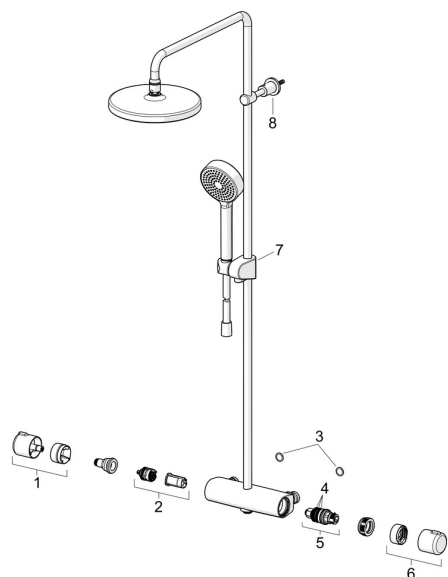

Spare parts

SP7402-33

	Name	Code
01	Flow control handle Matt black	1008616V-33
02	Diverter and cartridge	601278V
03	Filter sealing, G3/4, DN20	178375V
03	Litter filters, G1/2, DN15	198094/2
04	O-ring kit	178796V
05	Thermostatic cartridge	178780V
06	Temperature control handle Matt black	1008607V-33
07	Slide for shower rail Matt black	1002442V-33
08	Shower pipe holder Matt black	1001314V-33