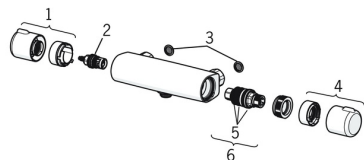

Spare parts

SP7460

	Name	Code
01	Flow control handle Chrome	602430V
02	Headpart Chrome	109898
03	Litter filters, G1/2, DN15	198094/2
03	Filter sealing, G3/4, DN20	178375V
04	Temperature control handle Chrome	602431V
05	O-ring kit	178796V
06	Thermostatic cartridge	178780V