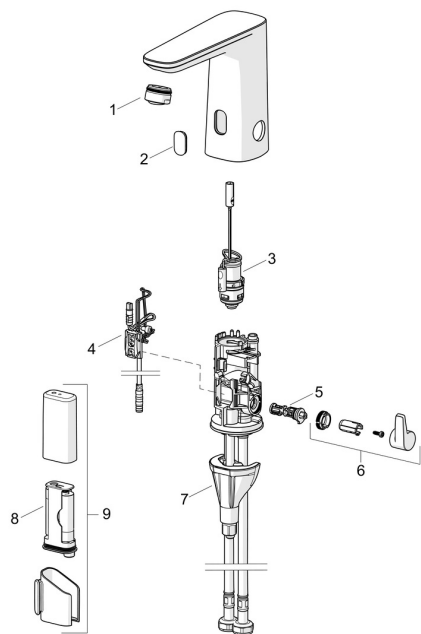

## Spare parts

### SP9212FZ

	Name	Code
01	Aerator, M24x1 HC PCA 7.0 l/min Chrome	1016723V
02	Window	1012249V
03	Pilot valve	1008658V
04	Sensor, 3/9 V, Bluetooth	1012464V
05	Temperature regulator	1010630V
06	Temperature control handle Chrome	1017587V
07	Fixing set	602610V
08	Battery, (2x) 1.5 V AA Lithium	600599V
09	Battery casing, 3 V	290006